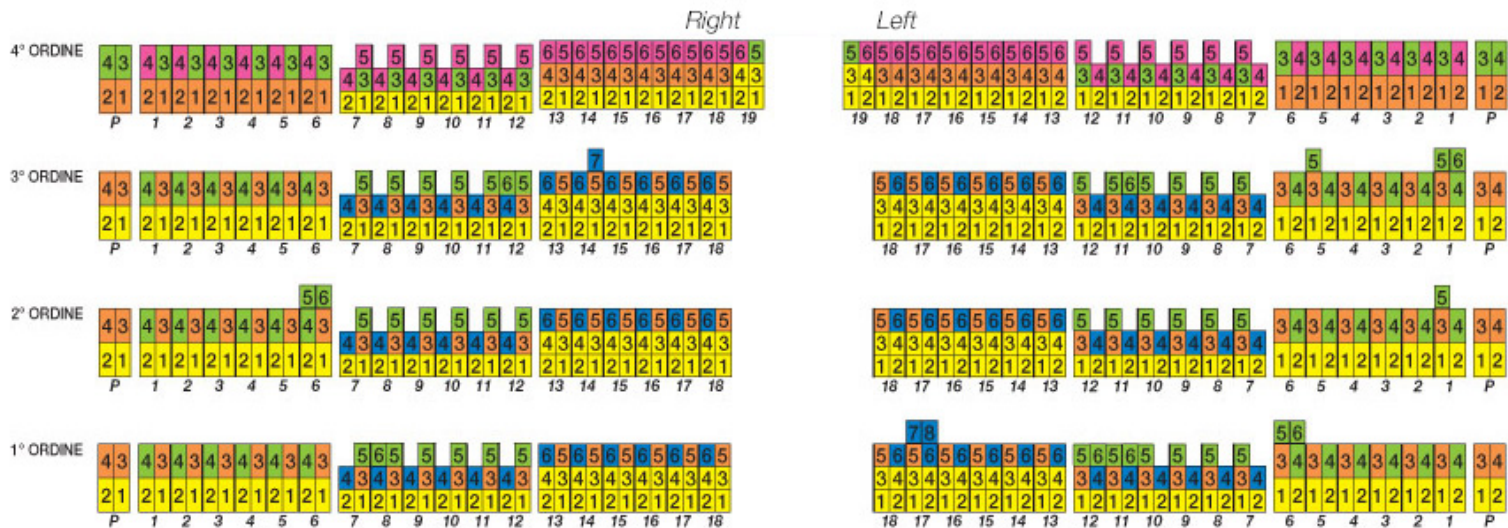

Cat. 1 = All yellow seats
 Cat. 2-5 = All other colors

Plan of the Boxes

Opera and Ballet

Boxes' colors/prices plan

Concerts

Boxes' colors/prices plan